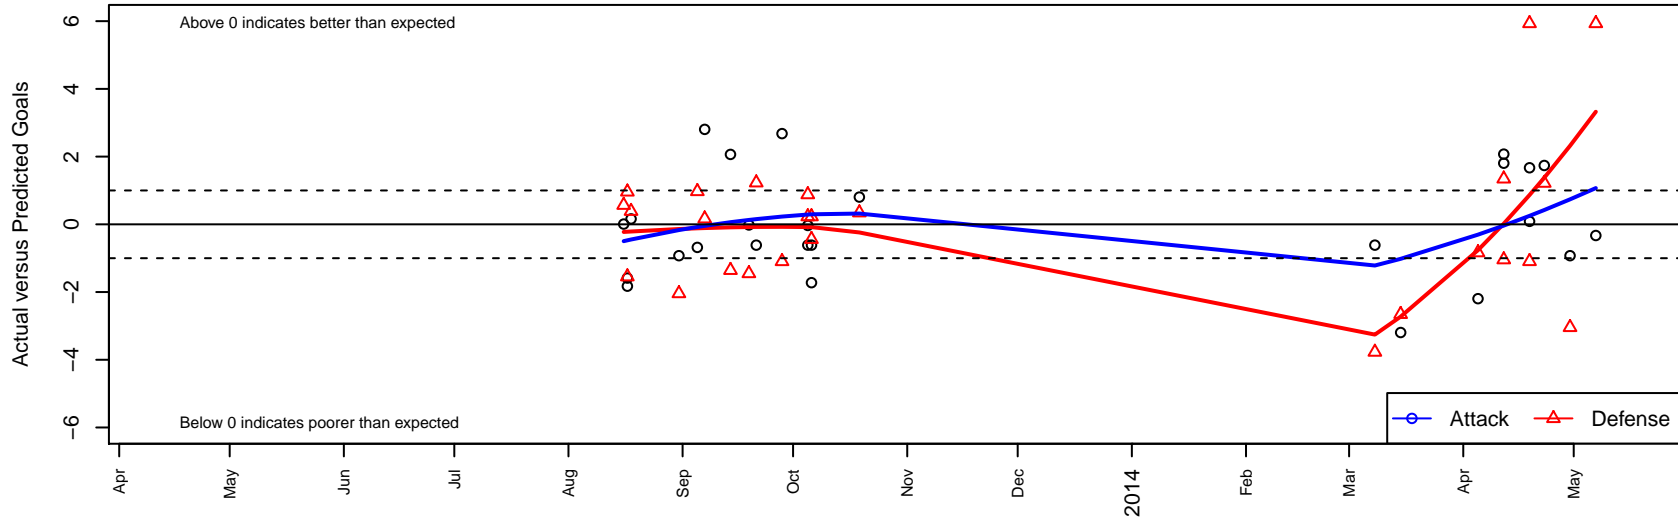

# Idaho Rush Nike B00

Idaho Rush Soccer  
 Boise, ID  
 B00 total strength=1036  
 attack=3.01 defense=1.71  
 fall league = Idaho D3 Division 1 U13, Spr Idah  
 alt names used:  
 Idaho Rush Premier B00  
 IDAHO RUSH PREMIER  
 IDAHO RUSH PREMIER (ID)

Venues played:  
 Mt Hood Challenge BU13 Premier  
 Idaho D3 Division 1 U13  
 GEM State Challenge U13B Gold U13  
 Spr Idaho D3 U13 Boys Division 1 U13  
 Spr Idaho D3 U14 Boys Division 1 U14

**Idaho Rush Nike B00**  
 Dots are actual minus expected GF (blue circles) and GA (red triangles).  
 Blue line is smoothed change in attack strength. Red is smoothed change in defense strength.